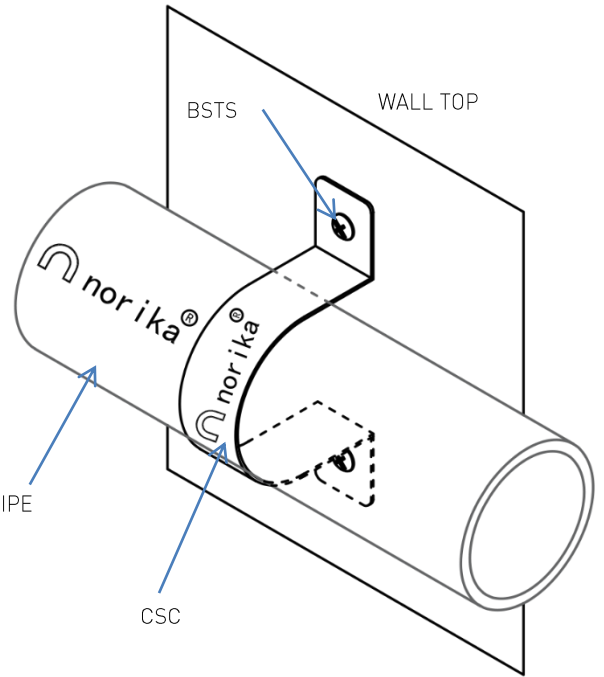

COPPER SADDLE CLIP

Side View

TOP View

INSTALLATION ASSEMBLY

DIMENSIONS					
SKU	SIZE (mm)	ϕ (mm)	T (mm)	WEIGHT (g)	PCS/CTN
CSC015	15	15	0.3	1.6	6300
CSC020	22	22	0.3	2.2	6300
CSC025	28	28	0.3	2.7	4200