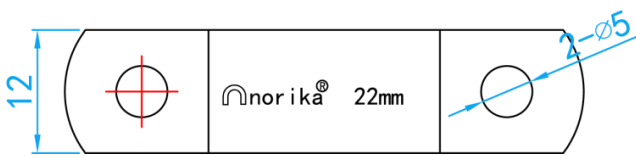

COPPER SADDLE CLIP

Side View

TOP View

INSTALLATION ASSEMBLY

DIMENSIONS					
SKU	SIZE (mm)	ϕ (mm)	T (mm)	WEIGHT (g)	PCS/CTN
CSC015	15	15	0.3	1.6	6300
CSC020	22	22	0.3	2.2	6300
CSC025	28	28	0.3	2.7	4200