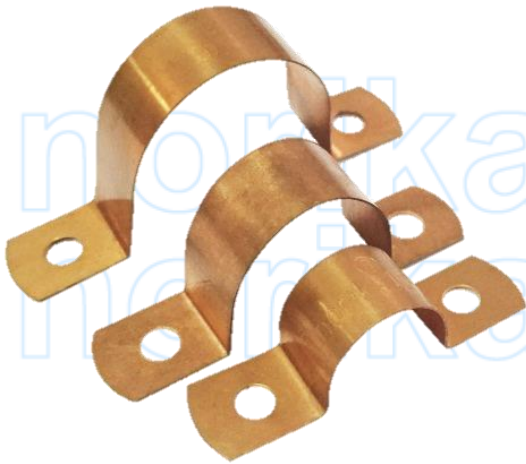

COPPER SADDLE CLIP

Side View

TOP View

INSTALLATION ASSEMBLY

DIMENSIONS					
SKU	SIZE (mm)	ϕ (mm)	T (mm)	WEIGHT (g)	PCS/CTN
CSC015	15	15	0.3	1.6	6300
CSC020	22	22	0.3	2.2	6300
CSC025	28	28	0.3	2.7	4200