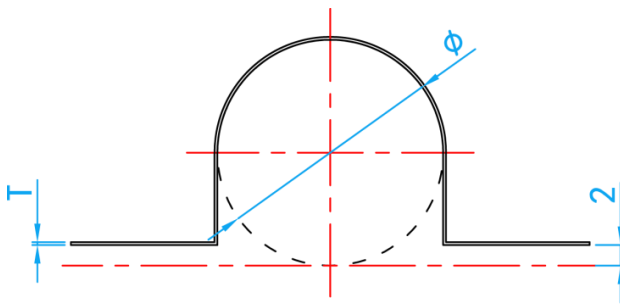

COPPER SADDLE CLIP

Side View

TOP View

INSTALLATION ASSEMBLY

DIMENSIONS					
SKU	SIZE (mm)	ϕ (mm)	T (mm)	WEIGHT (g)	PCS/CTN
CSC015	15	15	0.3	1.6	6300
CSC020	22	22	0.3	2.2	6300
CSC025	28	28	0.3	2.7	4200